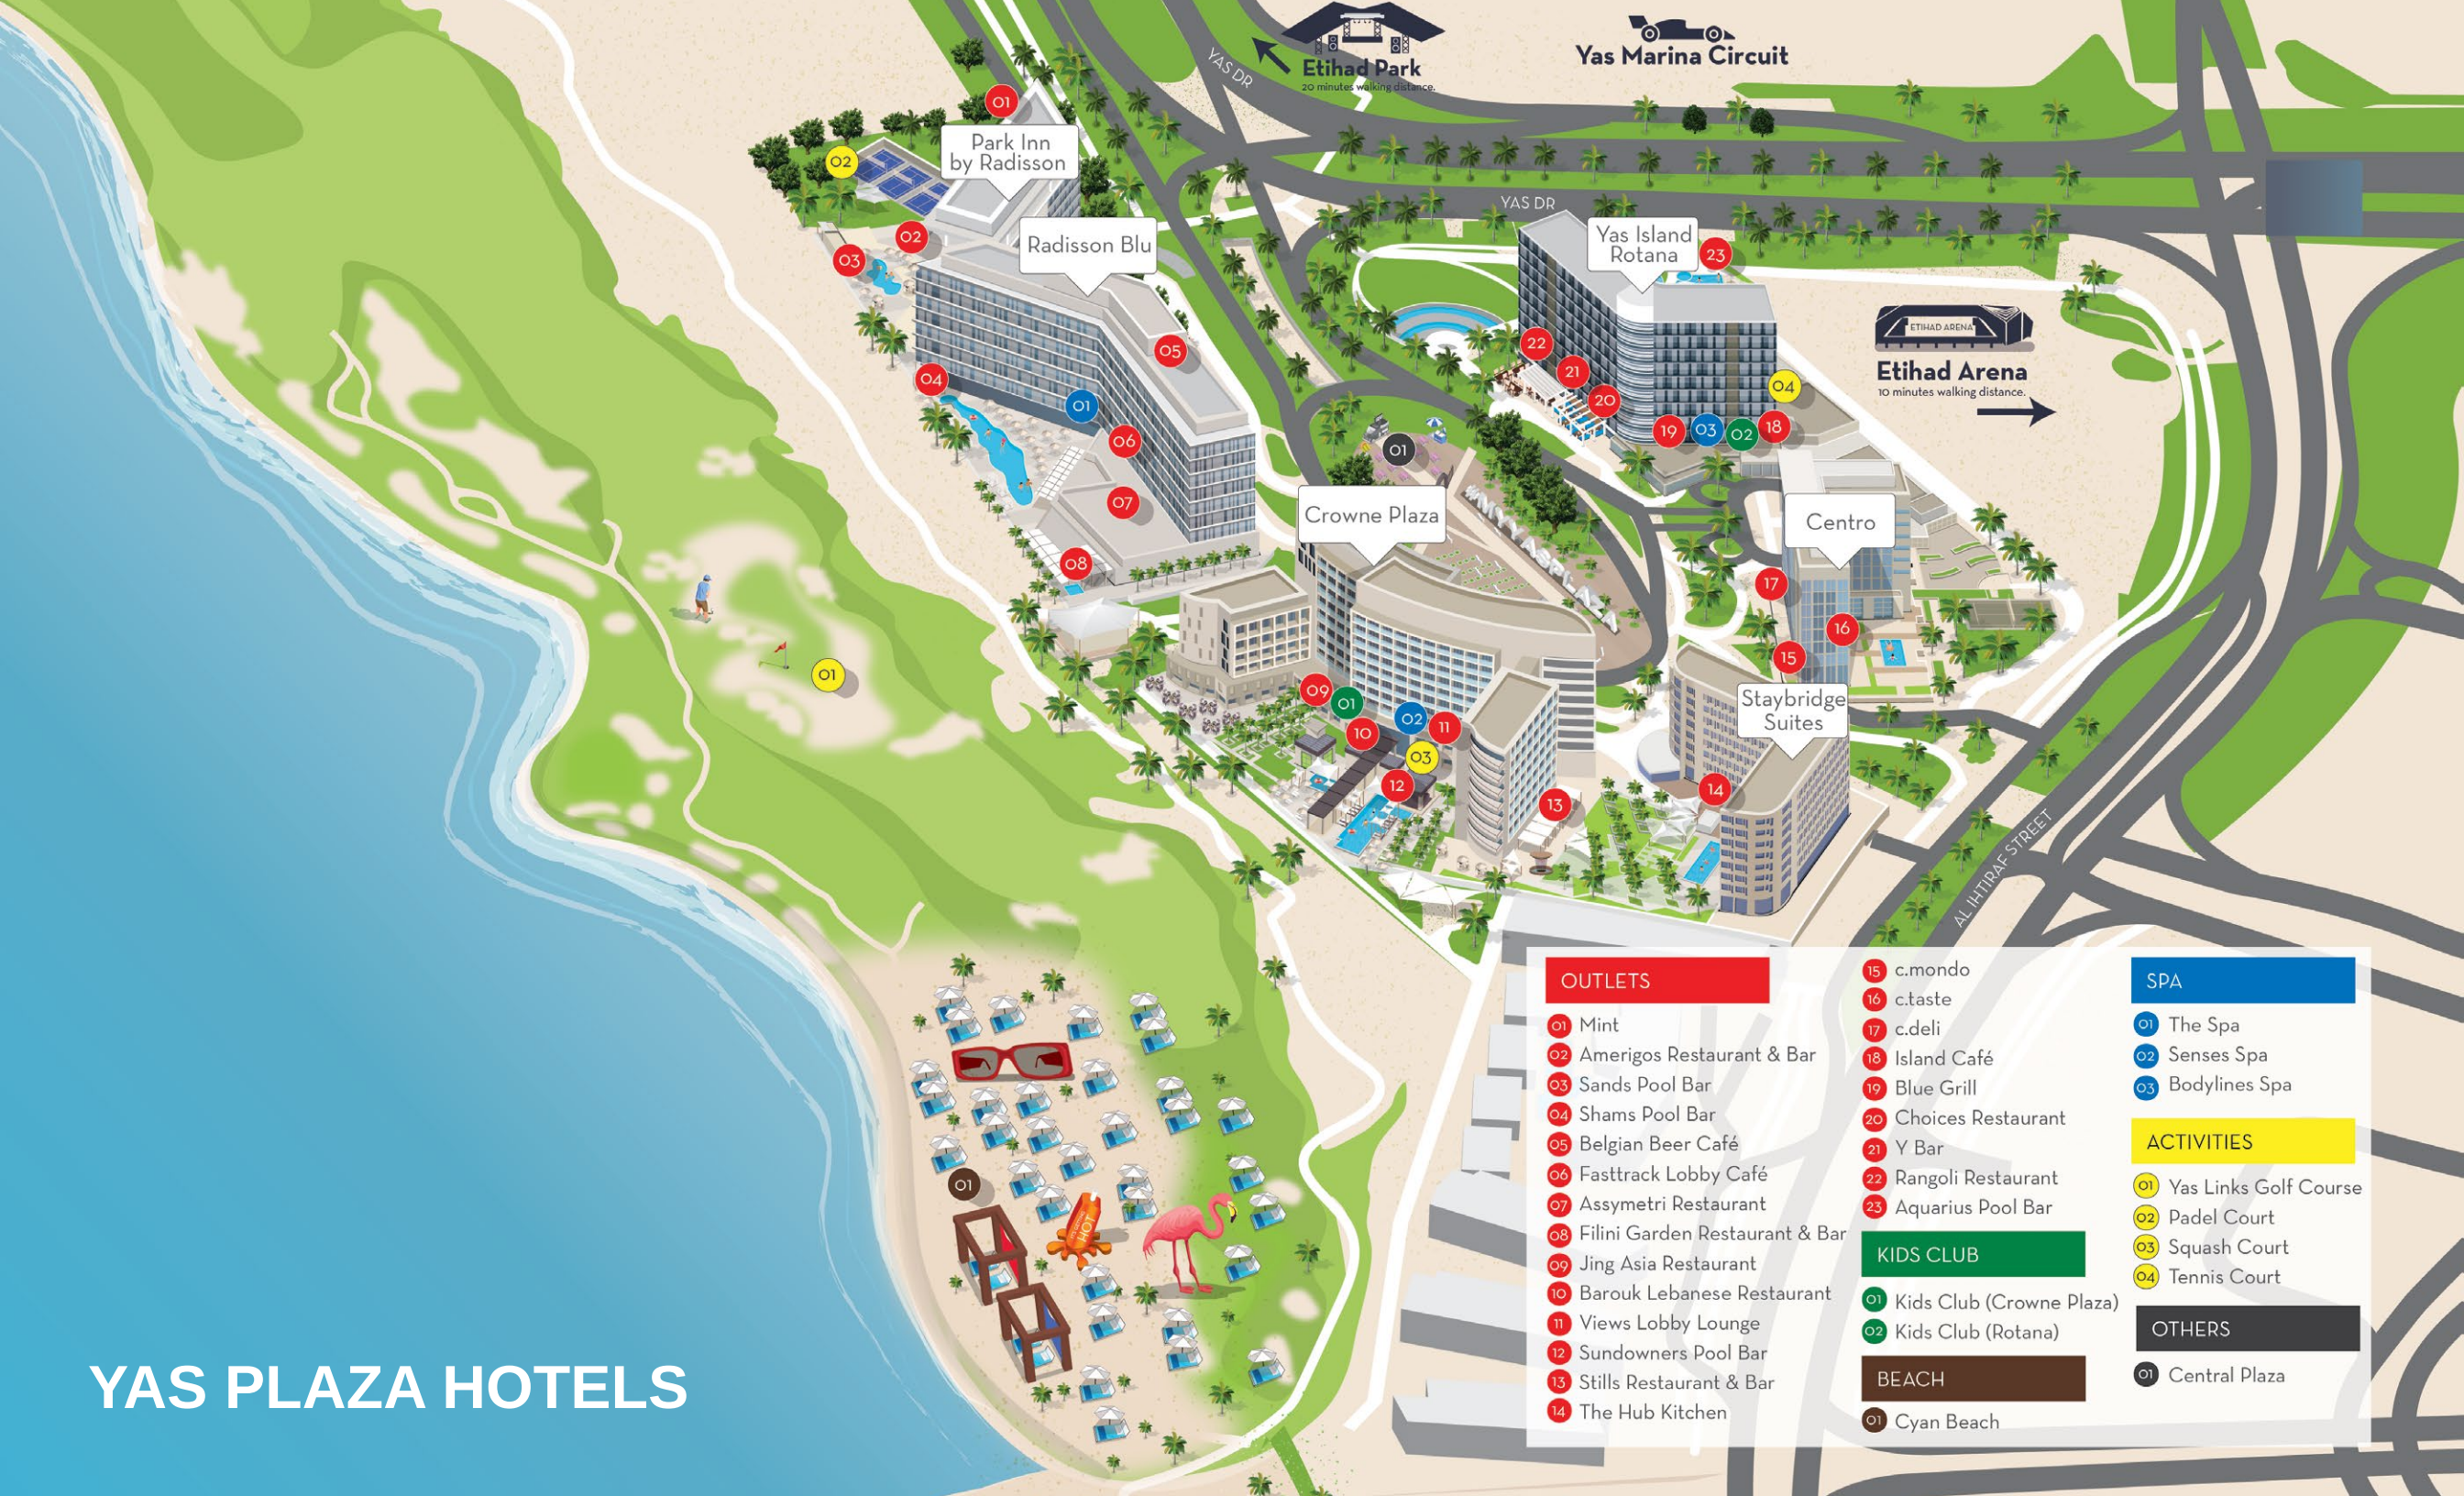

YAS ISLAND MAP

YAS ISLAND LANDMARKS

- | | | |
|-------------------------------------|------------------------------|---|
| 1. Ferrari World Abu Dhabi | 9. Yas Marina Circuit | 17. Etihad Park |
| 2. Yas Waterworld Abu Dhabi | 10. Yas Kartzone | 18. WHITE Abu Dhabi |
| 3. Warner Bros. World™ Abu Dhabi | 11. The Fountains | 19. Yas Mall |
| 4. CLYMB Abu Dhabi | 12. Yas Bay Waterfront | 20. IKEA |
| 5. SeaWorld Abu Dhabi (Coming Soon) | 13. Yas Bay Waterfront Plaza | 21. ACE |
| 6. Yas Links Abu Dhabi | 14. Cafe Del Mar | 22. The WB™ Abu Dhabi, Curio Collection by Hilton |
| 7. Yas Beach | 15. Pier71 | 23. Hilton Abu Dhabi Yas Island |
| 8. Yas Marina | 16. Etihad Arena | 24. W Abu Dhabi - Yas Island |

YAS PLAZA HOTELS

Yas Marina Circuit

Etihad Park
20 minutes walking distance

Etihad Arena
10 minutes walking distance

OUTLETS

- 01 Mint
- 02 Amerigos Restaurant & Bar
- 03 Sands Pool Bar
- 04 Shams Pool Bar
- 05 Belgian Beer Café
- 06 Fasttrack Lobby Café
- 07 Assymetri Restaurant
- 08 Filini Garden Restaurant & Bar
- 09 Jing Asia Restaurant
- 10 Barouk Lebanese Restaurant
- 11 Views Lobby Lounge
- 12 Sundowners Pool Bar
- 13 Stills Restaurant & Bar
- 14 The Hub Kitchen

- 15 c.mondo
- 16 c.taste
- 17 c.deli
- 18 Island Café
- 19 Blue Grill
- 20 Choices Restaurant
- 21 Y Bar
- 22 Rangoli Restaurant
- 23 Aquarius Pool Bar

KIDS CLUB

- 01 Kids Club (Crowne Plaza)
- 02 Kids Club (Rotana)

BEACH

- 01 Cyan Beach

SPA

- 01 The Spa
- 02 Senses Spa
- 03 Bodylines Spa

ACTIVITIES

- 01 Yas Links Golf Course
- 02 Padel Court
- 03 Squash Court
- 04 Tennis Court

OTHERS

- 01 Central Plaza