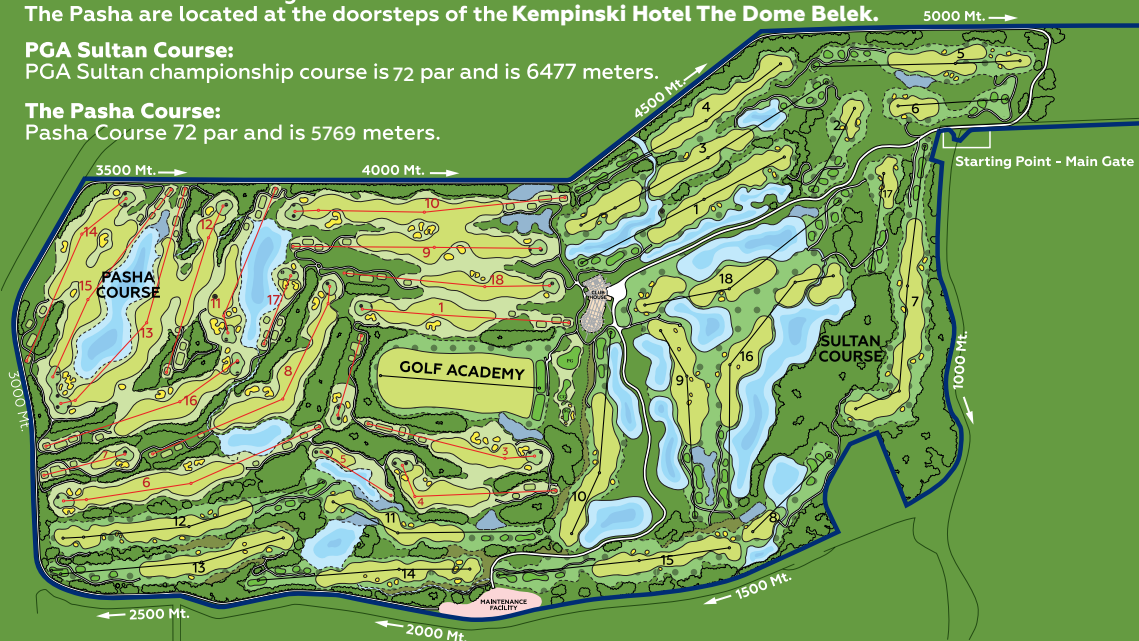

PGA National Türkiye (Antalya Golf Club)

Two Spectacular Courses-The Pasha & PGA Sultan

PGA National Türkiye / Antalya Golf Club

Our sister company, PGA National Türkiye / Antalya Golf Club and its worldwide renowned golf courses PGA Sultan and The Pasha are located at the doorsteps of the Kempinski Hotel The Dome Belek.

PGA Sultan Course:

PGA Sultan championship course is 72 par and is 6477 meters.

The Pasha Course:

Pasha Course 72 par and is 5769 meters.

Jogging Track |

The patrons of the Kempinski Hotel The Dome Belek may enjoy the tranquility of the 5 km length jogging and running track which perfectly harmonizes within the nature of the PGA National Türkiye / Antalya Golf Club.

PGA Sultan Course

- Design: David Jones in association with European Golf Design
- Course opened: September 2003
- Course: 18 Holes, Par 72,-6477 m
- Location: Belek – Antalya/ Türkiye
- Surface: 775,000 sq.m., Lakes & Pine Trees
- Greens: Approximately 500 sq.m. Bermuda Tifdwarf
- Tees: Black, Gold, Red, Blue
- Fairways: Narrow Challenging
- Bunkers: 122, approximately 120 sq.m.
- Lakes: 14
- Handicap Women: 28
- Handicap Men: 24

The Pasha Course

- Design: David Jones in association with European Golf Design
- Course opened: November 2002
- Course: 18 Holes, Par 72,-5769 m
- Location: Belek – Antalya/ Türkiye
- Surface: 550,000 sq.m., Lakes & Pine Trees
- Greens: Approximately 500 sq m Bermuda Tifdwarf
- Tees: White, Gold, Red, Blue
- Fairways: Wide & Woodland
- Bunkers: 55, approximately 200 sq.m.
- Lakes: 5
- Handicap Women: 36
- Handicap Men: 28